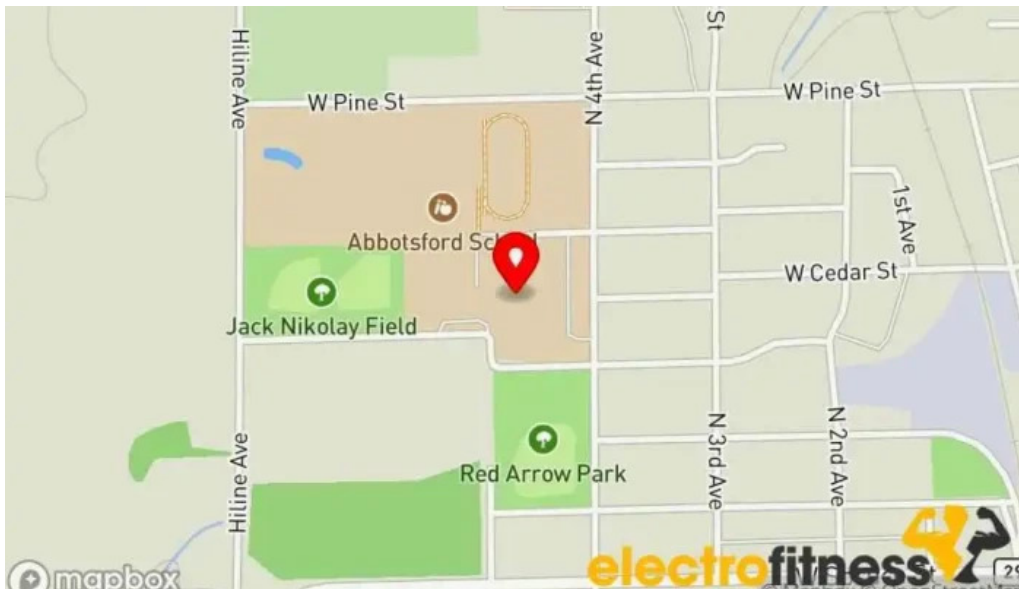

Abbotsford public schools district abbotsford

Tags

Wheelchair-accessible entrance, Accessibility, Wheelchair-accessible car park

Related content

4.7 * *Snap Fitness Abbeville - Abbeville*

4.8 * *Healthworks Fitness/Wellness - Abbeville*

5.0 * *Perfectly You Fitness - Abbeville*