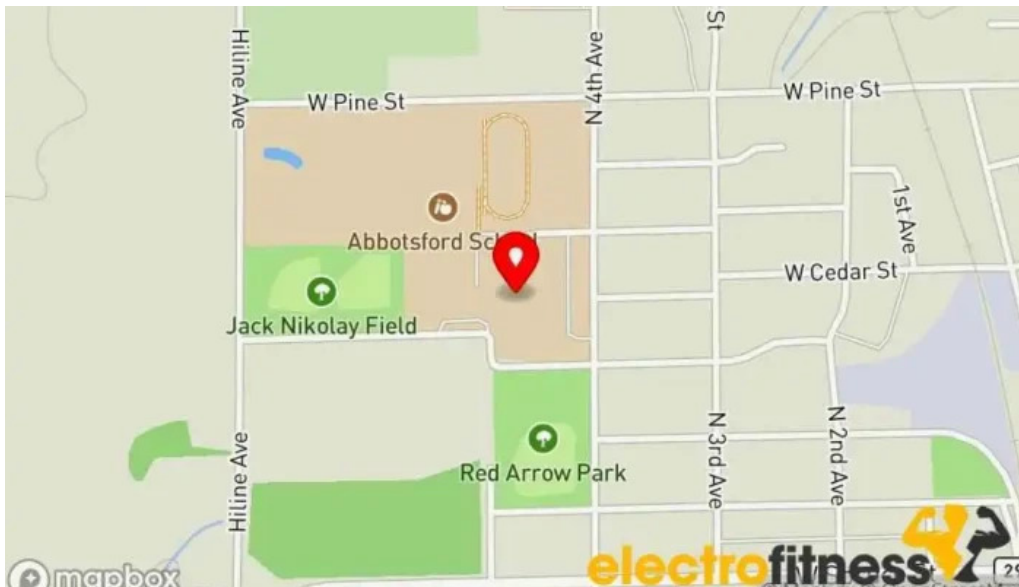

Abbotsford public schools district map