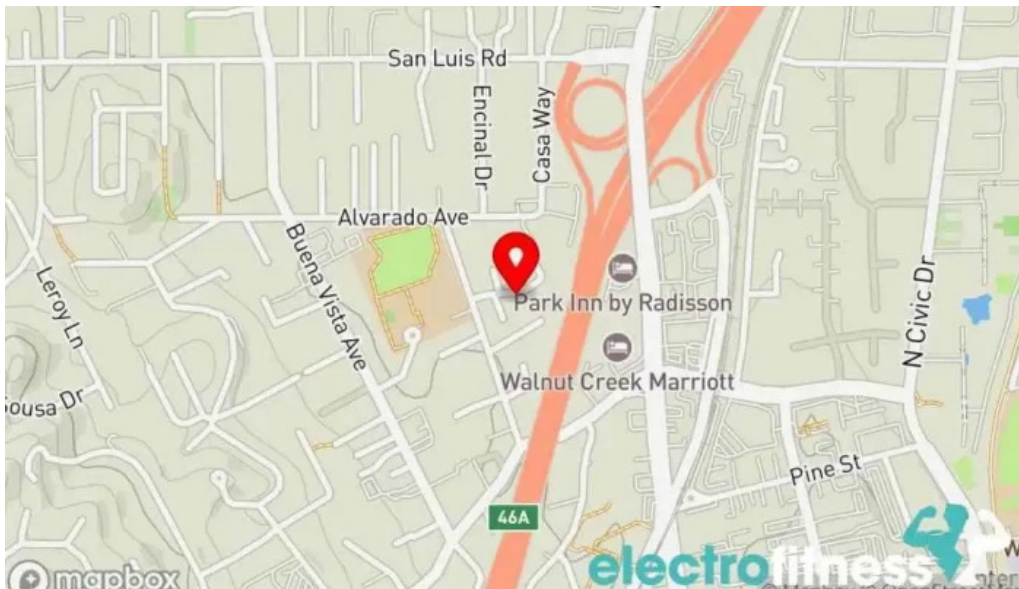

Streetwise self defense map