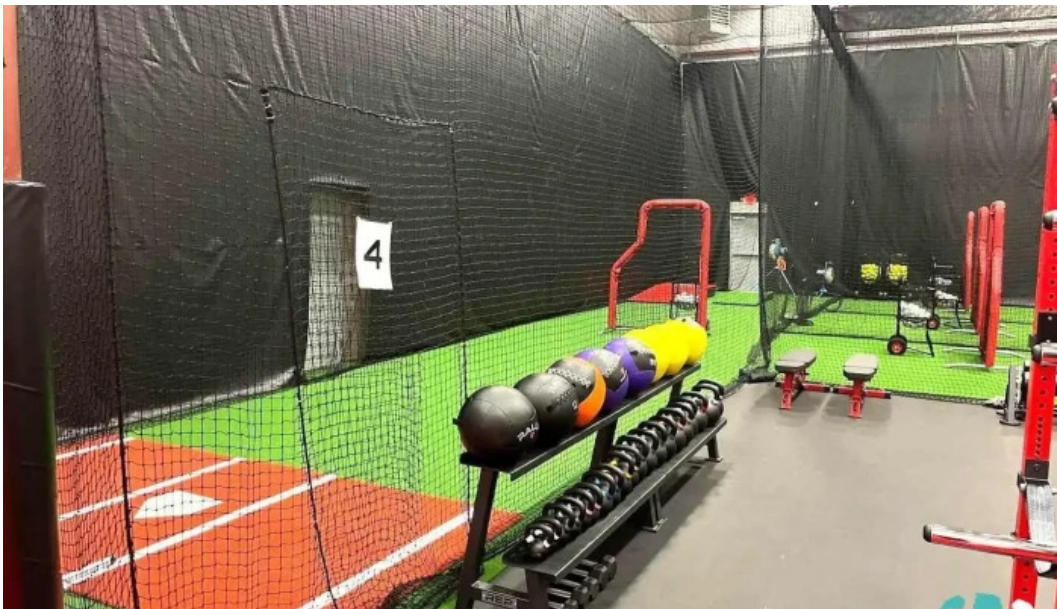

Clubhouse Athletics - Abbottstown

abbottstown

☐ I'm not a robot
RECAPTCHA

Published on: 02/03/25	Hits: 270
Comments: 0	See comments
Votes: 27	Score: 5

[https://www.electrofitness.com/sports-complex/abbottstown/clubhouse-athletics-abbottstown_157579.](https://www.electrofitness.com/sports-complex/abbottstown/clubhouse-athletics-abbottstown_157579.php)

php

abbottstown

Clubhouse Athletics - Abbottstown

Exploring Clubhouse Athletics: A Premier Sports Complex in Abbottstown, Pennsylvania

Located in the heart of Abbottstown, Pennsylvania, **Clubhouse Athletics** is a top-tier **sports complex** that caters to athletes of all ages and skill levels. This facility not only emphasizes athletic performance but also prioritizes accessibility for all visitors.