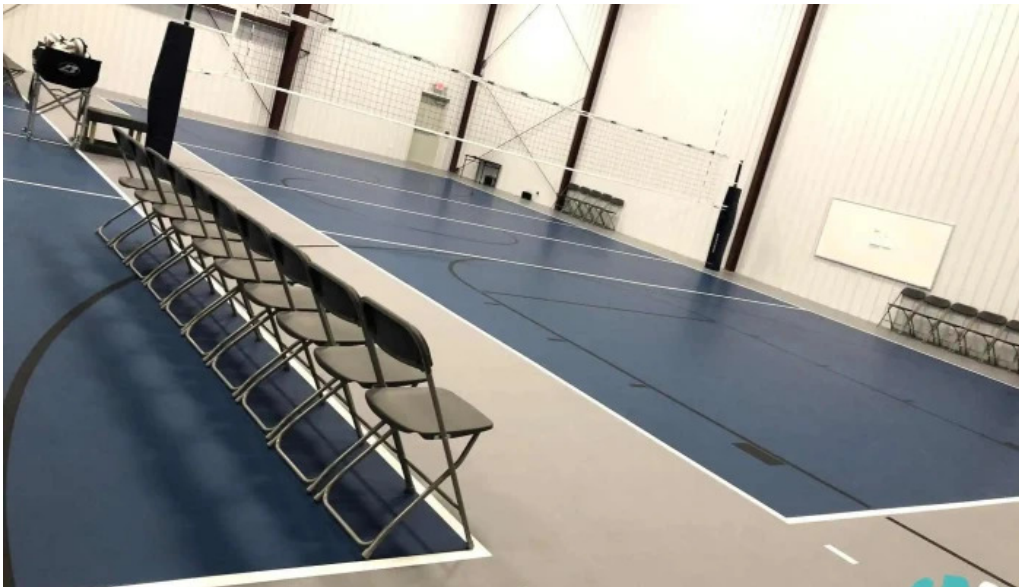

Matchbox sport recreation center stadium