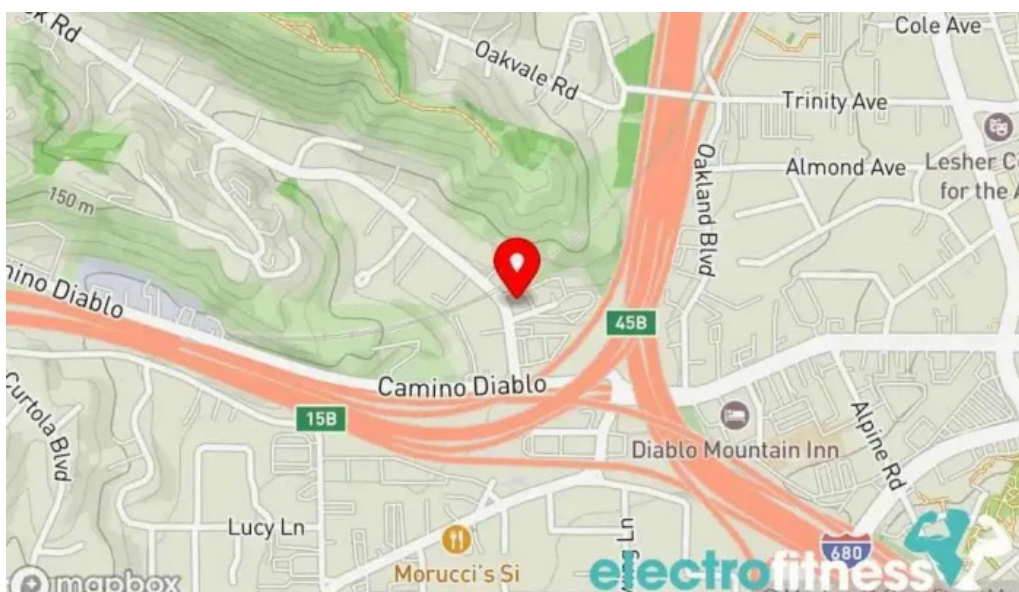

Inner action sports rehab walnut creek

Inner action sports rehab map