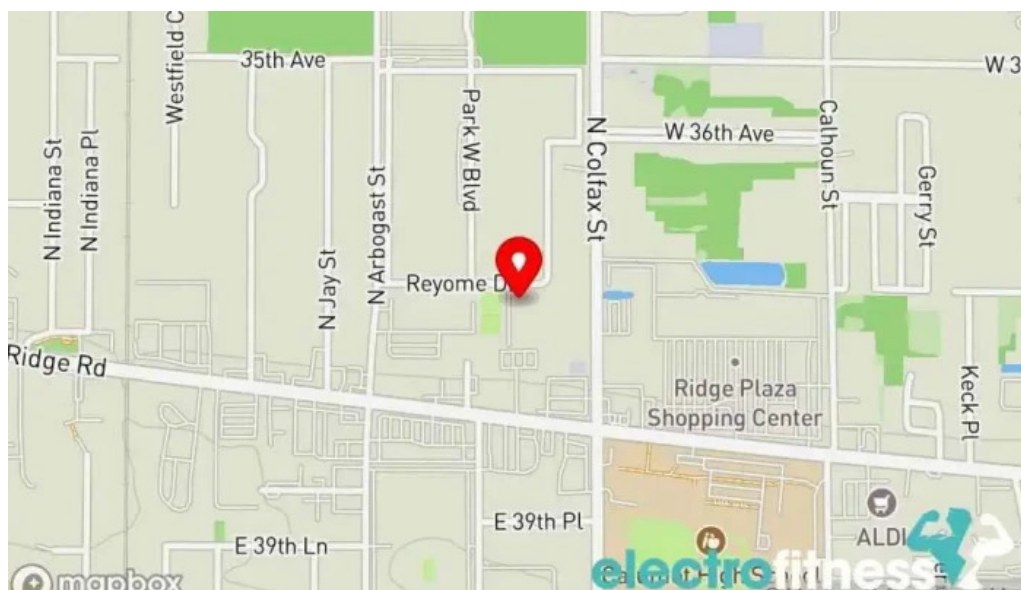

Match point sports fitness map