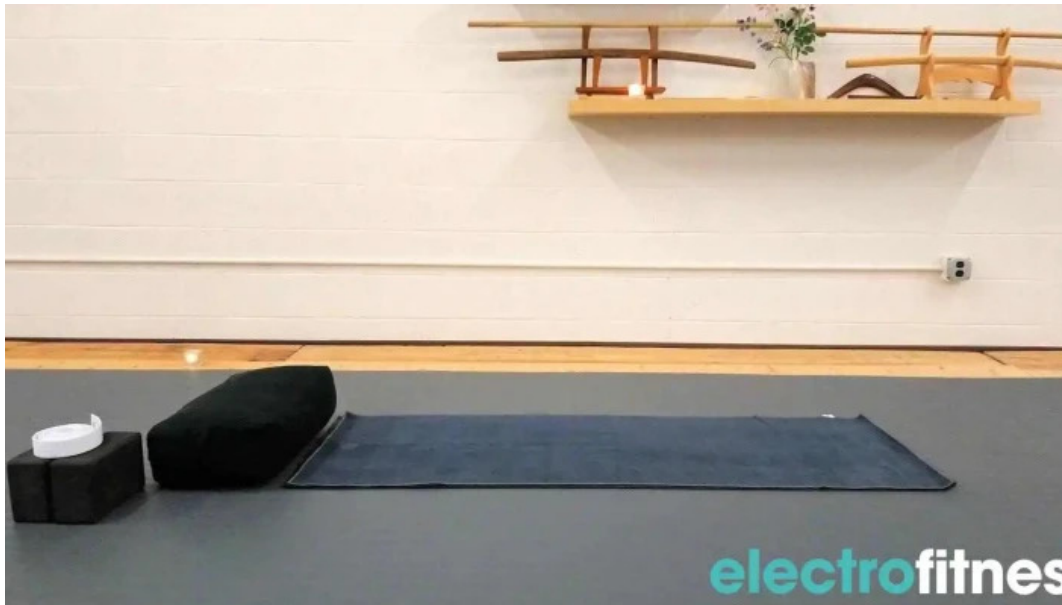

Stefan Edmund Yoga - Waldorf

waldorf

☐ I'm not a robot
reCAPTCHA

Published on: 27/03/25	Hits: 11
Comments: 0	See comments
Votes: 1	Score: 5

<https://www.electrofitness.com/yoga-instructor/waldorf/stefan-edmund-yoga-waldorf_174852.php>

waldorf

Stefan Edmund Yoga - Waldorf

Discovering Stefan Edmund Yoga in Waldorf, Maryland

If you are seeking a transformative yoga experience, look no further than ****Stefan Edmund Yoga**** located in the heart of ****Waldorf, Maryland****. This studio is more than just a place to practice; it is a community that welcomes everyone with open arms.

Amenities That Enhance Your Experience

At Stefan Edmund Yoga, you'll find a variety of ****amenities**** designed to elevate your practice. The studio provides a peaceful atmosphere where