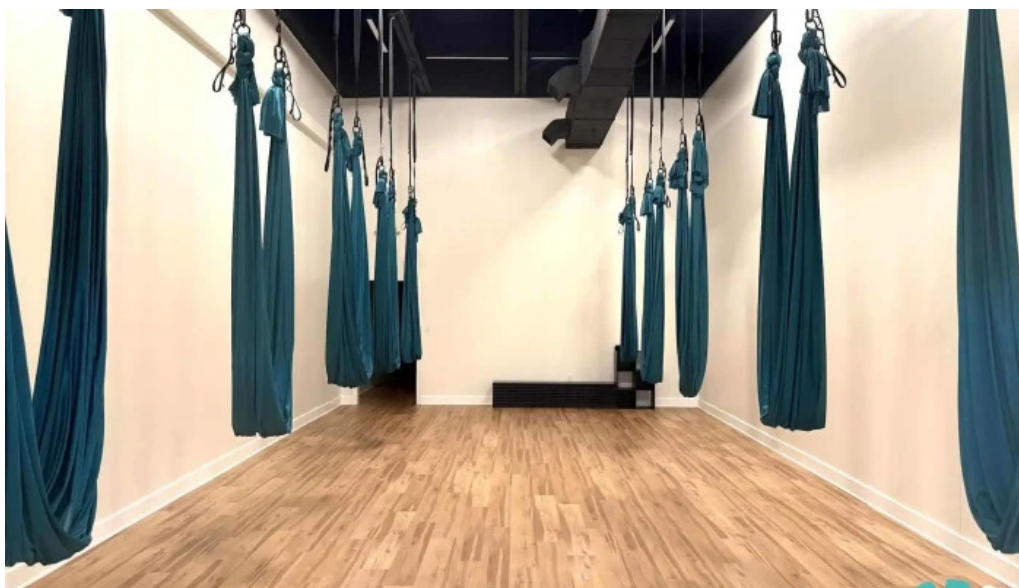

One love mind body map