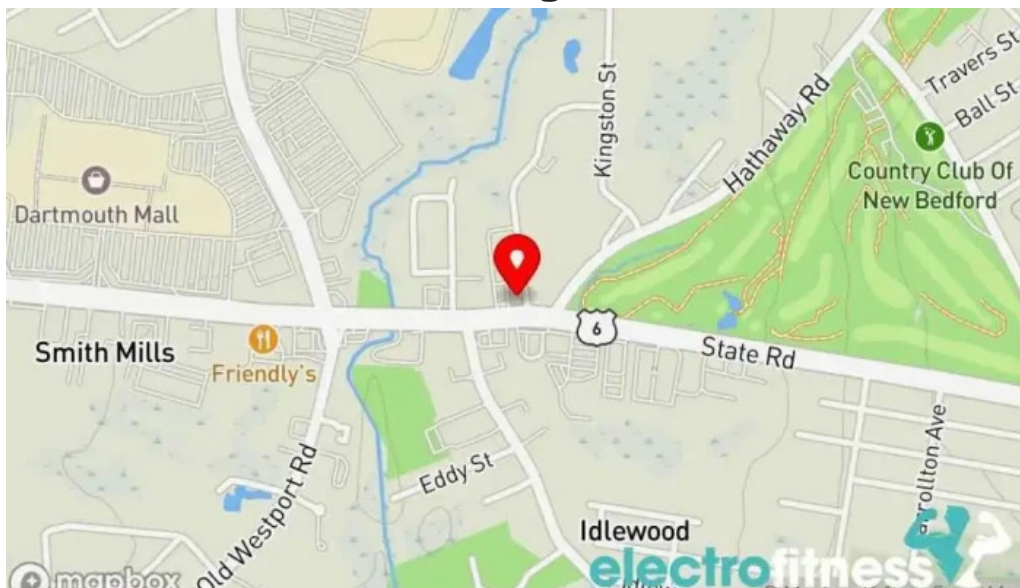

250 State Rd, 02747 Dartmouth, Massachusetts - United States (US)

The phone of the mentioned **Yoga studio** is +1774-992-0653

And if you want to send a WhatsApp, you can do so at +1774-992-0653

Visit us during the following hours:

Day Hours
Monday
9?AM–8?PM
Tuesday
9?AM–1?PM
Wednesday
9?AM–1?PM
Thursday
9?AM–8?PM
Friday
9?AM–8?PM
Saturday
9?AM–8?PM
Sunday
9?AM–8?PM

In case you want to adjust any element that you think is incorrect related to this portal, we urge you to send us a message and we will handle it as soon as possible. Thank you in advance thanks for your cooperation.

Images